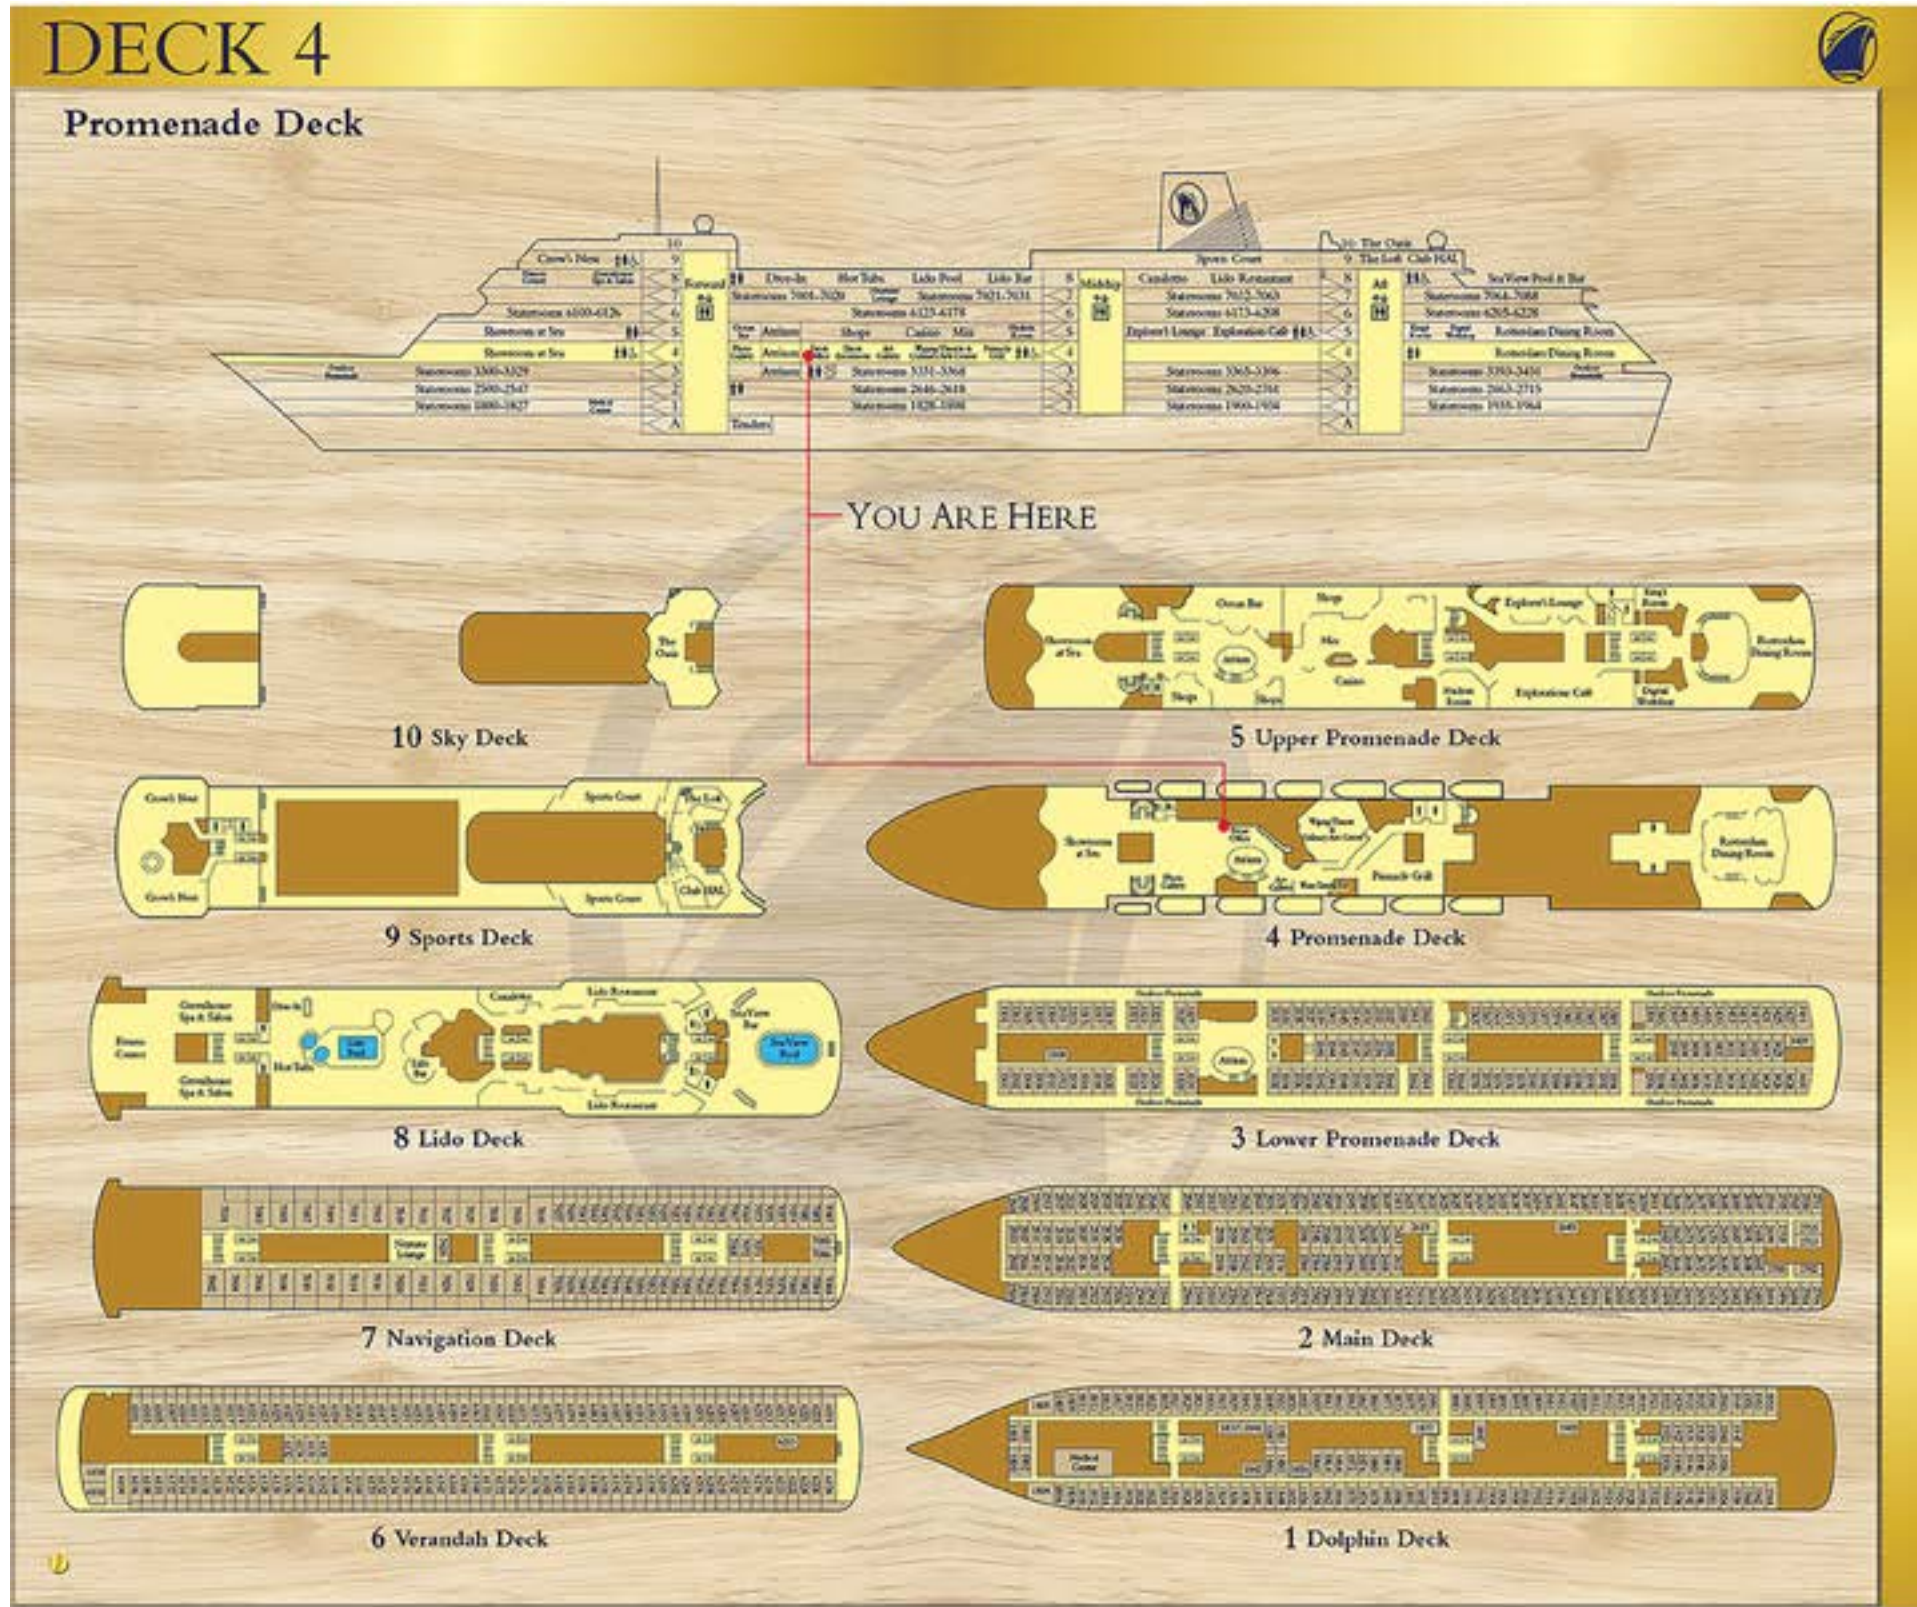

3- EXPLORER DECK
Suites 301-311
Medical Center
Main Restaurant

SILVER DISCOVERER

YOU ARE HERE

← FWD
Suites 501-516

AFT →
Discoverer Lounge
Grill and Bar
Pool

DECK 5

3

DECK

DECK 4
Cabins 401-426
Restrooms ♿
Reception Desk
Explorer Lounge
Expedition Leader
Zodiac Area

DECK 3

Holland America Line (2010) - Volendam You Are Here & Wayfinding signs
Produced with adobe illustrator